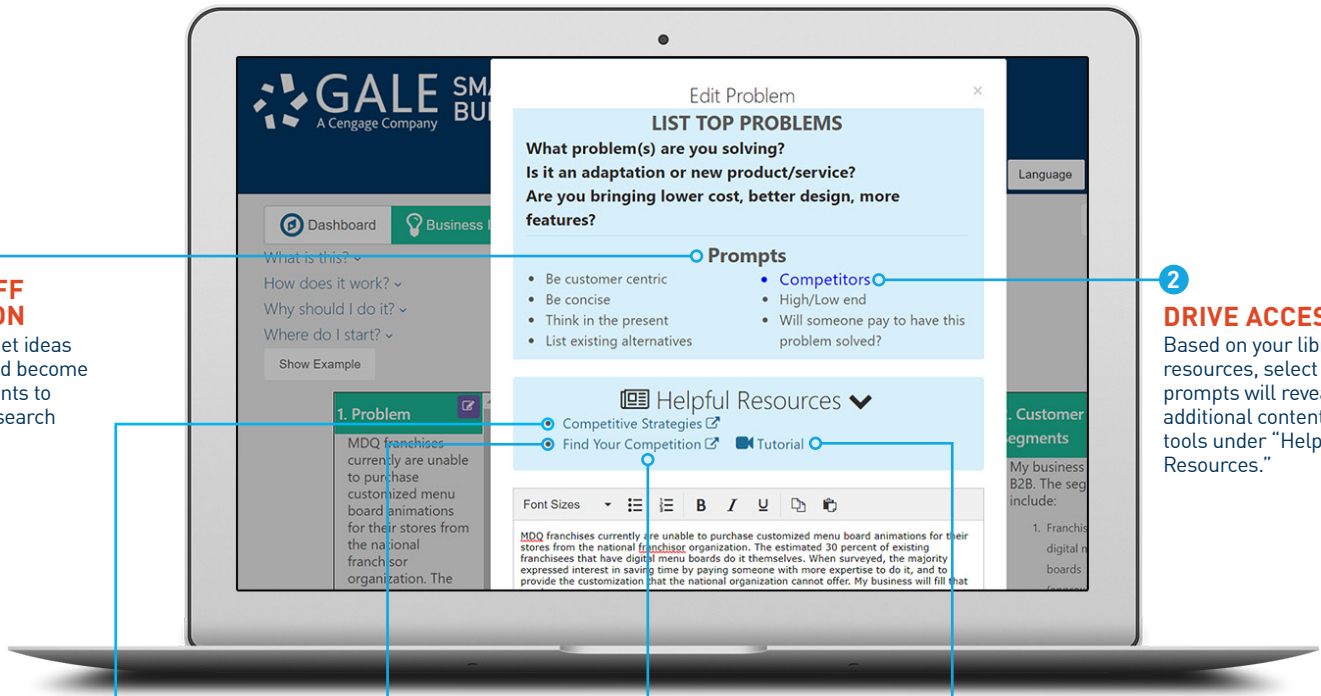

## 3 ENHANCE DISCOVERY

"Helpful Resources" becomes the access point to your library's integrated Gale Business programs.

*\*All links open in new tabs for ease of use.*

## 4 ENABLE LEARNING

A link to an article from *Small Business Resource Center* opens, providing more context and background on the topic.

## 5 PROPEL INQUIRY

A link to *DemographicsNow: Business & People* lets the user analyze their target demographic by location and industry.

## 6 DELIVER INSIGHTS

*DemographicsNow* guided tutorial helps users get the most out of this tool.

Product screen capture as of March 2018. Actual interface may vary.

"Gale Small Business Builder is an example of an information provider partnering with libraries to provide higher level service, with a specific potential of improving business innovation and economic development."