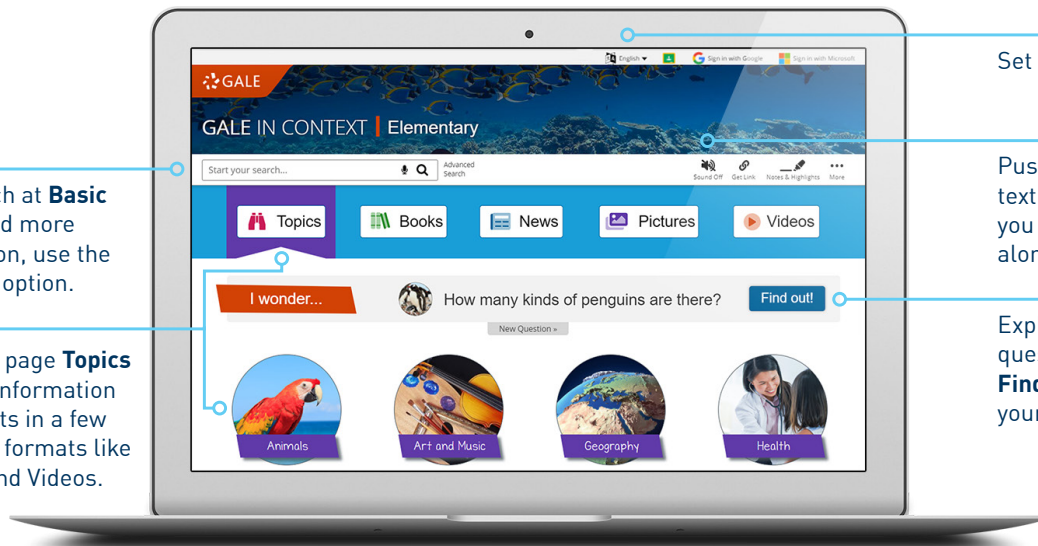

GALE IN CONTEXT: ELEMENTARY

THE ABCs OF RESEARCH

WHAT IS A DATABASE?

A database is like a digital library. You can find books, articles, magazines, photos, and videos on a variety of topics. Databases like *Gale In Context* connect you to information you can trust. And because it's online, you can use *Gale In Context* at school, at home, or anywhere you have internet access.

70%

OF ELEMENTARY SCHOOL STUDENTS

said *Gale In Context: Elementary* helped them become comfortable doing research projects on their own.¹

HOW CAN DATABASES HELP YOU?

Search engines can lead you to a lot of information, but it's hard to know what to use and what to avoid. Databases are reliable and trusted by teachers. Whether you're working on a homework assignment or exploring something that interests you, *Gale In Context: Elementary* is a great place to start!

Use this database for social studies, science, language arts classes, and more. The best part? It has helpful features to make research and projects easy. Translate articles into 40+ languages, including Spanish, and read them yourself or have your computer or device read them aloud.

Select from home page **Topics** to find organized information on popular subjects in a few clicks. Or, explore formats like News, Pictures, and Videos.

Set **language**.

Push **Sound** on to have text read aloud as you move your mouse along the page.